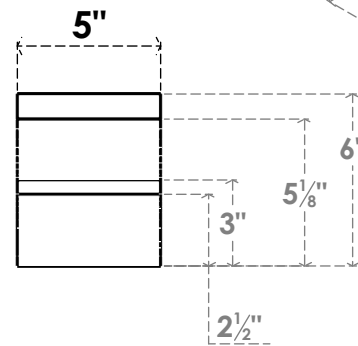

ITEM NUMBER: BRCPC050X06000X06000VAL

5"W X 6"D X 6"H VALENCIA ARCHITECTURAL GRADE PVC CLOSED BRACE

SIDE PROFILE

FRONT PROFILE

ISOMETRIC

EKENA MILLWORK
2300 WEST MAIN ST.
CLARKSVILLE, TX 75426
TOLL FREE: 866-607-0453
WWW.EKENAMILLWORK.COM