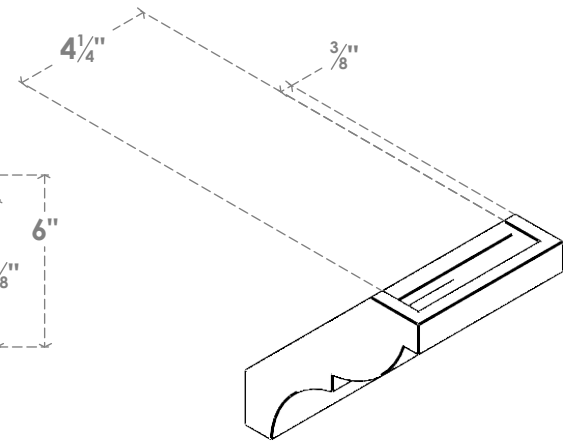

ITEM NUMBER: BRCPC050X06000X06000VAL

5"W X 6"D X 6"H VALENCIA ARCHITECTURAL GRADE PVC CLOSED BRACE

SIDE PROFILE

FRONT PROFILE

ISOMETRIC

EKENA MILLWORK
2300 WEST MAIN ST.
CLARKSVILLE, TX 75426
TOLL FREE: 866-607-0453
WWW.EKENAMILLWORK.COM