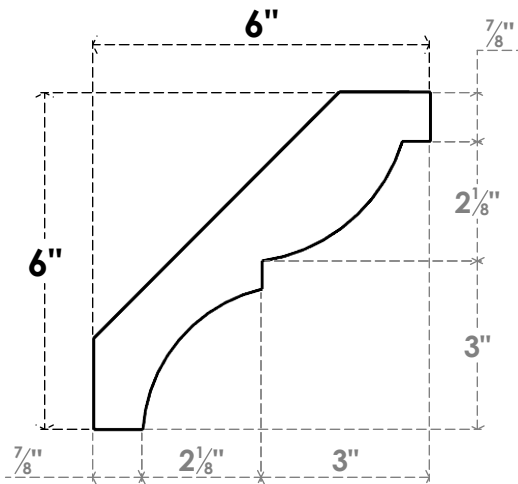

ITEM NUMBER: BRCPC050X06000X06000VAL

5"W X 6"D X 6"H VALENCIA ARCHITECTURAL GRADE PVC CLOSED BRACE

SIDE PROFILE

FRONT PROFILE

ISOMETRIC

EKENA MILLWORK
2300 WEST MAIN ST.
CLARKSVILLE, TX 75426
TOLL FREE: 866-607-0453
WWW.EKENAMILLWORK.COM